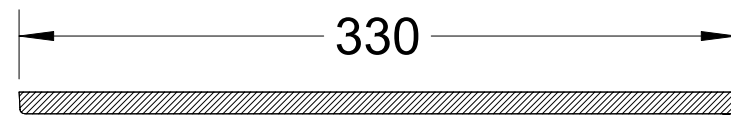

Lower deck

Front view

Side View

Upper deck

CAST IRON TOP VERSION

Ak Jilu
 ак жылу
 Model 2.5 A and B
 Version 1.5
 2018-03-20

C Pemberton-Pigott

Dwg. KG2.5-1.5-24

Cast Iron Tops
 Final Dimensions