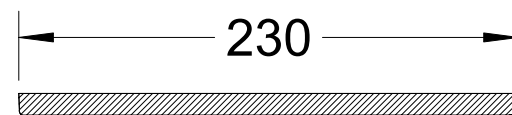

Lower deck

Front view

Side View

Upper deck

CAST IRON TOP VERSION

Ak Jilu
 ак жылу
 Model 2.5 A and B
 Version 1.5
 2018-03-20

C Pemberton-Pigott

Dwg. KG2.5-1.5-24

Cast Iron Tops
 Final Dimensions